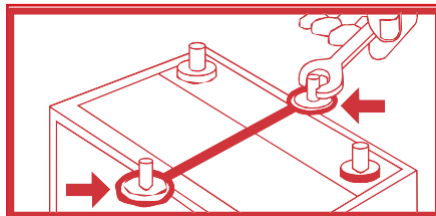

Battery Replacement Guide

Please ensure extreme care is taken when replacing the battery in your vehicle. Also please make sure the engine, lights and all accessories are turned off before removing old battery. Check if vehicle has a computerized electrical system. Most vehicles with on-board computer systems require an alternative power source or memory minder to maintain electronic memory when the battery is disconnected. Disconnecting the battery on such a vehicle without a memory minder may cause damage to the main computer or other electrical equipment. We recommend you wear safety glasses during the replacement procedure. Ensure replacement battery meets or exceeds minimum capacity and CCA rating for your vehicle.

Safety First! Do the Right Thing.