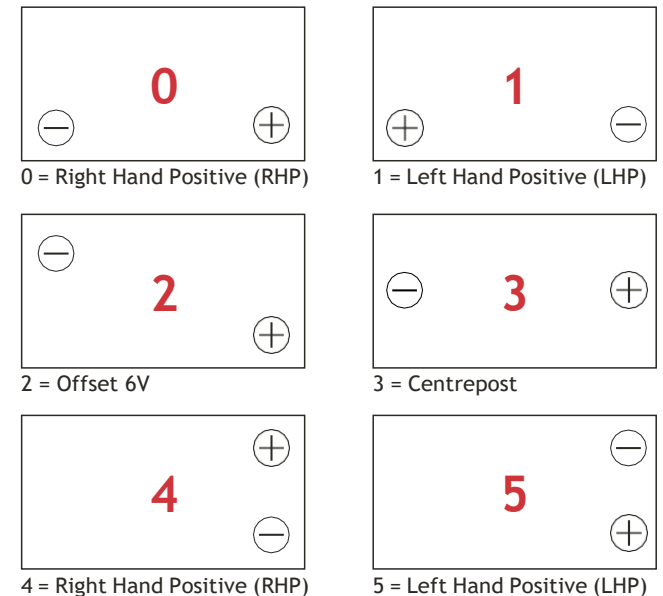

Battery Layouts