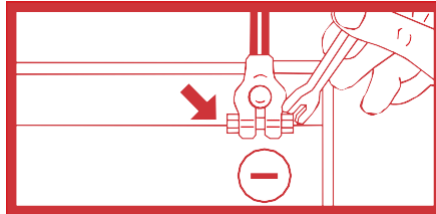

Battery Replacement Guide

Please ensure extreme care is taken when replacing the battery in your vehicle. Also please make sure the engine, lights and all accessories are turned off before removing old battery. Check if vehicle has a computerized electrical system. Most vehicles with on-board computer systems require an alternative power source or memory minder to maintain electronic memory when the battery is disconnected. Disconnecting the battery on such a vehicle without a memory minder may cause damage to the main computer or other electrical equipment. We recommend you wear safety glasses during the replacement procedure. Ensure replacement battery meets or exceeds minimum capacity and CCA rating for your vehicle.

Safety First! Do the Right Thing.