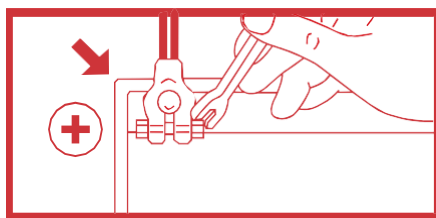

Battery Replacement Guide

Please ensure extreme care is taken when replacing the battery in your vehicle. Also please make sure the engine, lights and all accessories are turned off before removing old battery. Check if vehicle has a computerized electrical system. Most vehicles with on-board computer systems require an alternative power source or memory minder to maintain electronic memory when the battery is disconnected. Disconnecting the battery on such a vehicle without a memory minder may cause damage to the main computer or other electrical equipment. We recommend you wear safety glasses during the replacement procedure. Ensure replacement battery meets or exceeds minimum capacity and CCA rating for your vehicle.

Safety First! Do the Right Thing.