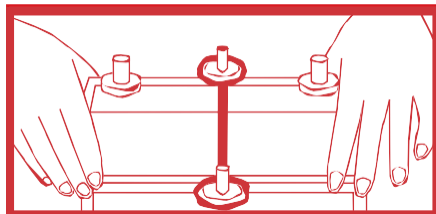

Battery Replacement Guide

Please ensure extreme care is taken when replacing the battery in your vehicle. Also please make sure the engine, lights and all accessories are turned off before removing old battery. Check if vehicle has a computerized electrical system. Most vehicles with on-board computer systems require an alternative power source or memory minder to maintain electronic memory when the battery is disconnected. Disconnecting the battery on such a vehicle without a memory minder may cause damage to the main computer or other electrical equipment. We recommend you wear safety glasses during the replacement procedure. Ensure replacement battery meets or exceeds minimum capacity and CCA rating for your vehicle.

Safety First! Do the Right Thing.